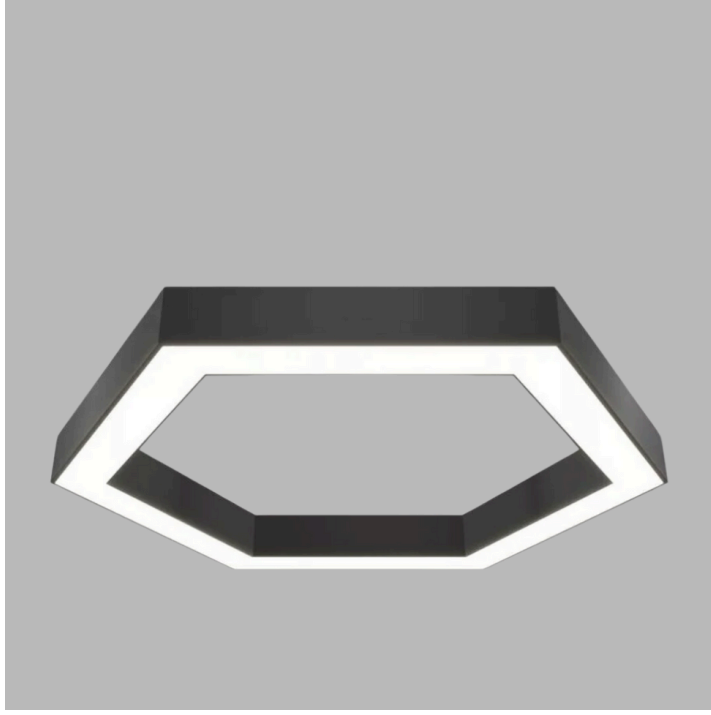

HEXA

ARCHITECTURAL LINEAR LUMINAIRES

VAR01 1212G SS30
VAR01 1212G SS40
VAR01 1212G SS60

MECHANICAL SPECS / MEKANİK ÖZELLİKLER

Application Areas Uygulama Alanları	Sales room - Residential areas - Hospital - Commercial building
Luminaire Type Ürün Tipi	LED Architectural Pendant
Luminaire Body Ürün Gövdesi	Luminaire body DKP steel. Electrostatic powder coating
Luminaire Diffuser Ürün Difüzörü	Opal diffuser
Luminaire Colour Ürün Gövde Rengi	S : Ral 9005 Jet black / B : Ral 9016 Traffic White / G : Ral 9006 Grey
Ingress Protection (IP) Rating IP Sınıfı	IP40
Impact Resistance (IK) Rating IK Sınıfı	IK02